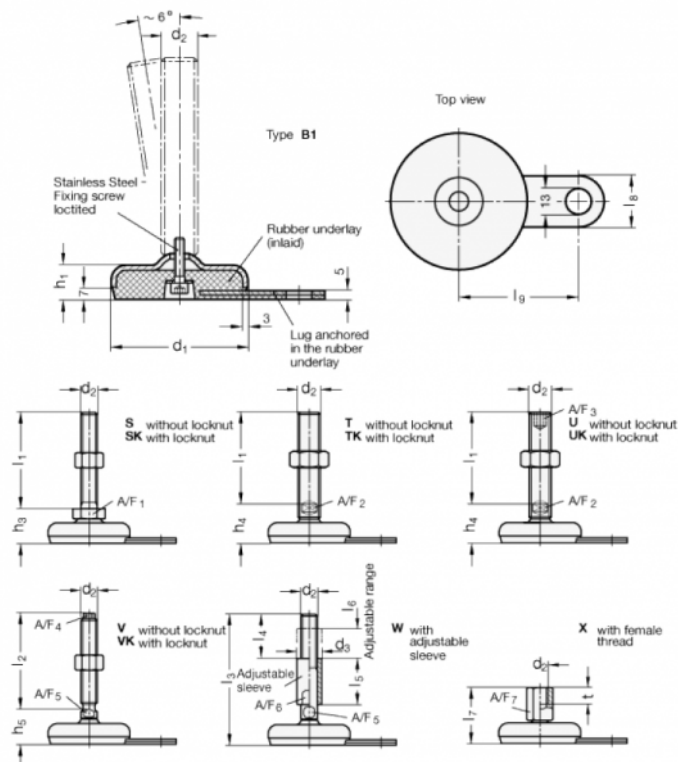

# Data Sheet

Article number: 203380M24200B1UK

Description: E+G levelling foot  
GN 33-80-M24-200-B1-UK, Stainless steel

Note: UK With nut, Hexagon socket at the top, Wrench flat at the bottom

## Measures

A/F2 = 19	I9 = 70
A/F3 = 12	
d1 = 80	
d2 = M24	
h1 = 18	
h3 = 38	
l1 = 200	
l8 = 30	